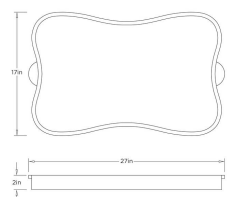

STOHLMAN TRAY

AY118

H: 2 IN

W: 27 IN

D: 17 IN

Emulating the soft, irregular pools of a puddle, the Stohlman Tray offers a fluid take on everyday organization. Wrapped in premium embossed leather, its gentle curves and organic silhouette provide a rich, tactile surface that feels both modern and grounded.