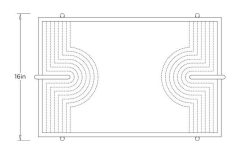

ARCUS TRAY

AY120

H: 3.5 IN

W: 24.5 IN

D: 16 IN

Inspired by the rhythmic repetition of classical arches, the Arcus Tray presents a refined take on architectural symmetry. The tray's surface features carefully stitched details that echo the cadence of architectural arches, creating a subtle pattern that brings structure and rhythm to its design. Wrapped in supple juniper leather, it offers a rich, saturated hue and a polished tactile experience. This piece introduces an understated, organic flow and a sophisticated layer of texture to any tabletop.

AY120 ARCUS TRAY

ARTERIOS