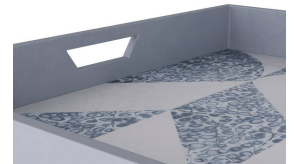

ALFIE TRAY

AYS02
Slate Blue Mosaic
H: 2.5 IN
W: 18 IN
D: 18 IN

The angles and lines of sacred geometry inform a tray of solid wood. Designed in a two-tone pattern of slate blue mosaic, the interior has the sophisticated pattern found in marble flooring. Finished in solid slate blue about its perimeter, the wood frame has handles at either end.