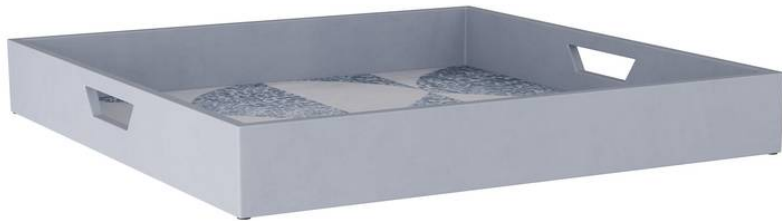

ALFIE TRAY

AYS02
Slate Blue Mosaic
H: 2.5 IN
W: 18 IN
D: 18 IN

The angles and lines of sacred geometry inform a tray of solid wood. Designed in a two-tone pattern of slate blue mosaic, the interior has the sophisticated pattern found in marble flooring. Finished in solid slate blue about its perimeter, the wood frame has handles at either end.