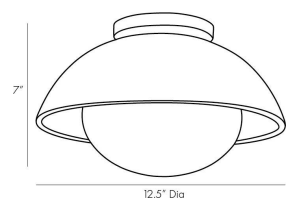

GLAZE SMALL FLUSH MOUNT

DA49003  
 Blackened Steel, Ivory  
 Stained Crackle  
 Ceramic  
 H: 7 IN  
 Dia: 12.5 IN

The Glaze small flush mount light pairs soft opal frosted glass with a satiny ceramic shade elevated by a fine, subtle ivory stained crackle inspired by hand-crafted tableware and fine ceramics that reveal the hand of the maker. Compelling enough to stand alone, the small flushmount also offers endless possibilities when installed in multiples or in combination with the Glaze large flush mount fixture and Glaze sconces. Certified for damp locations and intended for interior use.