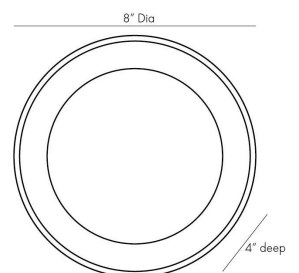

GLAZE SMALL WALL SCONCE

DA49005
 Blackened Steel, Ivory
 Stained Crackle
 Ceramic
 H: 8 IN
 D: 4 IN
 Dia: 8.0 IN

This simple, versatile form marries ivory stained crackle-glazed ceramic shades and softly frosted opal lights for a versatile, textural sconce that casts a flattering glow in any space. The effect is multiplied when installed in groupings or in combination with Glaze large sconces and Glaze dome sconces for one-of-a-kind designs. The Glaze small sconce is ADA compliant. Certified for damp locations and intended for interior use.