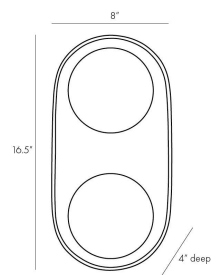

GLAZE LARGE WALL SCONCE

DA49006  
 Blackened Steel, Ivory  
 Stained Crackle  
 Ceramic  
 H: 16.5 IN  
 W: 8 IN  
 D: 4 IN

A stunning ivory stained crackle glaze brings warmth and depth to this uniquely modern, minimalist design. The ceramic shade is complimented by double frosted glass lights that cast a warm, flattering glow. Equally at home in bathrooms and corridors, at the bedside and in hospitality settings, the Glaze large sconce is versatile and playful, offering endless possibilities when paired with additional Glaze single and dome sconces for functional purposes and multi-piece light installations. The Glaze large sconce is ADA compliant. Certified for damp locations and intended for interior use.