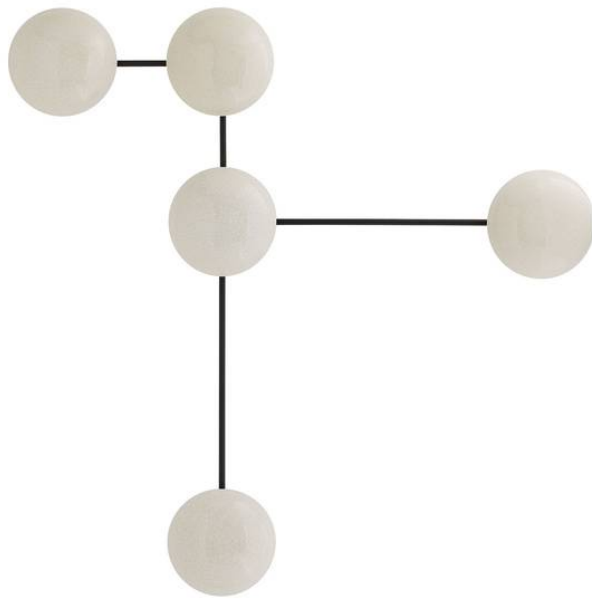

GLAZE SCULPTURAL WALL SCONCE

Striking on its own but created to play well with others, the Glaze sculptural sconce can be rotated and combined to create endless, unique patterns and wall compositions. Incredible alone or in multiples, the sculptural sconce will transform entries and corridors and create a compelling focal point in hospitality and other commercial applications. Dramatic backlight effect behind the stunning ivory stained crackle shades. Certified for damp locations and intended for interior use.

DA49007
 Blackened Steel, Ivory
 Stained Crackle
 Ceramic
 H: 44 IN
 W: 44 IN
 D: 4 IN