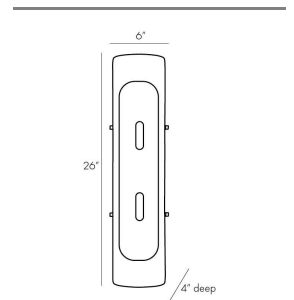

BEND WALL SCONCE

DA49015
 Blackened Steel,
 Smoke Luster Glass
 H: 26 IN
 W: 6 IN
 D: 4 IN

The Bend sconce casts dynamic, directional patterned light through a long, narrow half-cylinder of rippled glass. A celebration of the subtle variations of hand-blown glass, Bend's textural smoke glass floating shade encases a modern, pill-shaped blackened steel plate, creating a bold interplay of materials and forms that make it an ideal choice for corridors and vanities. Certified for damp locations and intended for interior use.