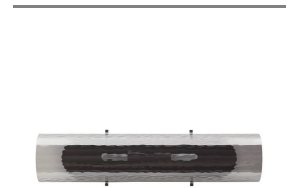

BEND WALL SCONCE

DA49015
 Blackened Steel,
 Smoke Luster Glass
 H: 26 IN
 W: 6 IN
 D: 4 IN

The Bend sconce casts dynamic, directional patterned light through a long, narrow half-cylinder of rippled glass. A celebration of the subtle variations of hand-blown glass, Bend's textural smoke glass floating shade encases a modern, pill-shaped blackened steel plate, creating a bold interplay of materials and forms that make it an ideal choice for corridors and vanities. Certified for damp locations and intended for interior use.