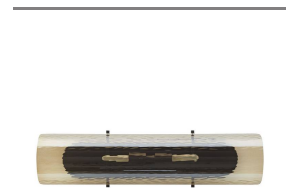

BEND WALL SCONCE

DA49016
 Blackened Steel,
 Amber Luster Glass
 H: 26 IN
 W: 6 IN
 D: 4 IN

The Bend sconce casts dynamic, directional patterned light through a long, narrow half-cylinder of rippled glass. A celebration of the subtle variations of hand-blown glass, Bend's textural amber glass floating shade encases a modern, pill-shaped blackened steel plate, creating a bold interplay of materials and forms that make it an ideal choice for corridors and vanities. Certified for damp locations and intended for interior use.