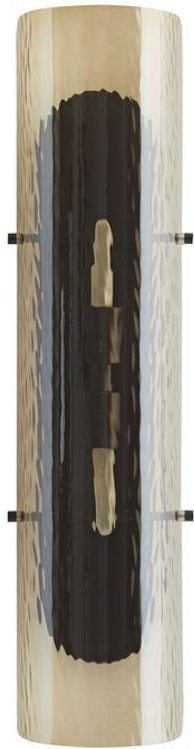

BEND WALL SCONCE

DA49016
 Blackened Steel,
 Amber Luster Glass
 H: 26 IN
 W: 6 IN
 D: 4 IN

The Bend sconce casts dynamic, directional patterned light through a long, narrow half-cylinder of rippled glass. A celebration of the subtle variations of hand-blown glass, Bend's textural amber glass floating shade encases a modern, pill-shaped blackened steel plate, creating a bold interplay of materials and forms that make it an ideal choice for corridors and vanities. Certified for damp locations and intended for interior use.