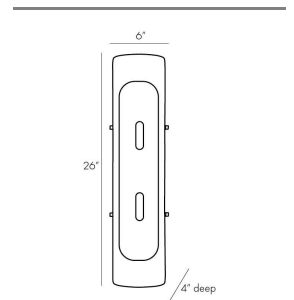

BEND WALL SCONCE

DA49016
 Blackened Steel,
 Amber Luster Glass
 H: 26 IN
 W: 6 IN
 D: 4 IN

The Bend sconce casts dynamic, directional patterned light through a long, narrow half-cylinder of rippled glass. A celebration of the subtle variations of hand-blown glass, Bend's textural amber glass floating shade encases a modern, pill-shaped blackened steel plate, creating a bold interplay of materials and forms that make it an ideal choice for corridors and vanities. Certified for damp locations and intended for interior use.