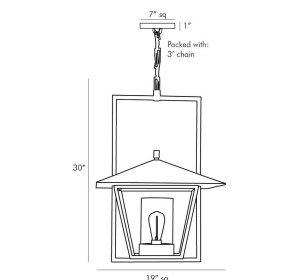

TEMPLE PENDANT

DB49006  
 Aged Bronze, Clear  
 Seedy Glass  
 H: 31 IN  
 W: 19 IN  
 D: 19 IN

The Temple pendant displays an Asian-inspired lantern hung from a modern steel trapeze. This pendant stands elegantly alone or paired sequentially down a corridor. The glass cylindrical cover for the light emulates a candle complemented by the rich aged bronze finish. Certified for damp locations and intended for interior use.