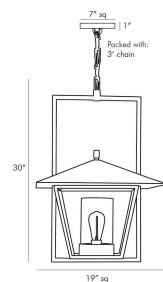

TEMPLE PENDANT

DB49007  
 Antique Brass, Opal  
 Glass  
 H: 31 IN  
 W: 19 IN  
 D: 19 IN

The Temple pendant displays an Asian-inspired lantern hung from a modern steel trapeze. This pendant stands elegantly alone or paired sequentially down a corridor. The glass cylindrical cover for the light emulates a candle complemented by the poised antique brass finish. Certified for damp locations and intended for interior use.