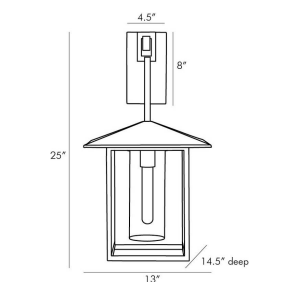

TEMPLE WALL SCONCE

DB49010  
 Aged Bronze, Clear  
 Seedy Glass  
 H: 25 IN  
 W: 13 IN  
 D: 14.5 IN

The Temple sconce hangs effortlessly off any wall illuminating the delight of modern and antique form. This piece blurs the lines in any traditional or modern interior transforming the idea of what a sconce can be. The seeded glass light shield cradles the light bulb ensuring a beautifully glowing fixture. Finished in aged bronze. Certified for damp locations and intended for interior use.