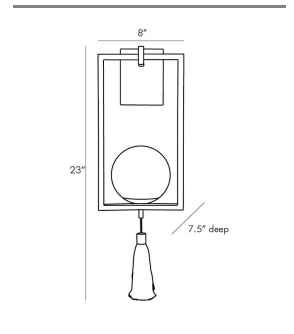

TRAPEZE WALL SCONCE

DB49014
 Aged Bronze, Opal
 Glass
 H: 23 IN
 W: 8 IN
 D: 7.5 IN

Not to be outdone by the larger ceiling pendant this diminutive sconce may not have graduated to the ceiling but is just as beautiful hung off the wall. She betrays the family secret of balance and elegant form. Finished in aged bronze. Certified for damp locations and intended for interior use.