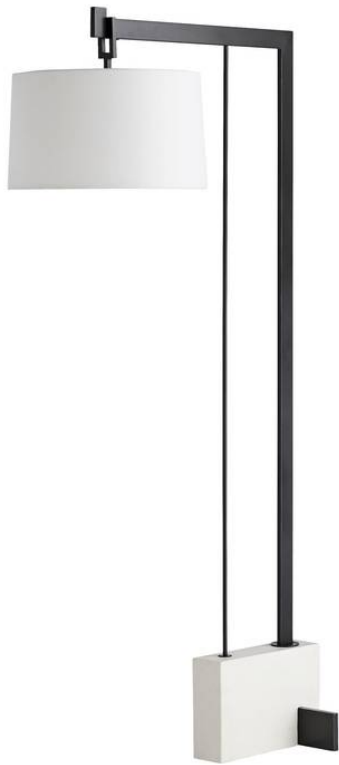

PILOTI FLOOR LAMP

DB79000-885
 Faux Marble, Bronze
 H: 76.5 IN
 W: 19 IN
 D: 38.5 IN

The Piloti floor lamp stands as a strong architectural form beside a sofa or over an end-table. Constructed of rectangular steel steel dowel and a faux marble base the composition of materials is a handsome addition to any interior. The far reach of the arm holding the crisp linen shade allows you to feature light directly over a surface.