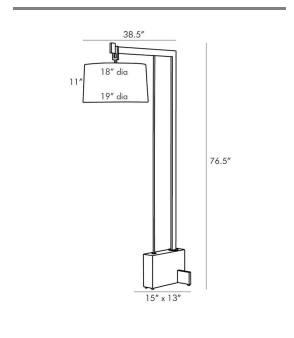

PILOTI FLOOR LAMP

DB79000-885
 Faux Marble, Bronze
 H: 76.5 IN
 W: 19 IN
 D: 38.5 IN

The Piloti floor lamp stands as a strong architectural form beside a sofa or over an end-table. Constructed of rectangular steel steel dowel and a faux marble base the composition of materials is a handsome addition to any interior. The far reach of the arm holding the crisp linen shade allows you to feature light directly over a surface.