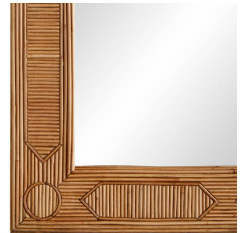

MADELINE MIRROR

DC5004  
Natural  
H: 37.5 IN  
W: 26.5 IN  
D: 1.5 IN

Geometric inlay of natural rattan creates a decorative patterned frame surrounding a plain rectangular mirror. Rattan will vary.