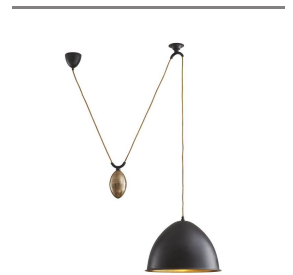

EGG DROP PENDANT

DD42621

Bronze, Antique Brass

H: 11 IN

Dia: 16.0 IN

This playfully named hi and low adjustable pendant is artfully weighted with a solid egg that allows you to hang the metal hooded light at any height. Finished in dull bronzes and antiqued brass tones, the Egg drop pendant also works high or low in terms of formality. So incredibly versatile, Barry suggests using it over a counter or in pairs over a long table, left and right of a bed or sofa, and as a task light over a desk or work table to conserve surface space. Just a great light!