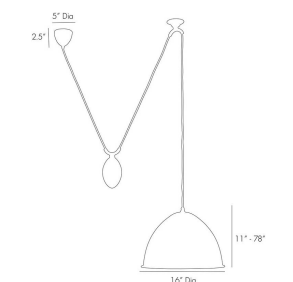

EGG DROP PENDANT

DD42621

Bronze, Antique Brass

H: 11 IN

Dia: 16.0 IN

This playfully named hi and low adjustable pendant is artfully weighted with a solid egg that allows you to hang the metal hooded light at any height. Finished in dull bronzes and antiqued brass tones, the Egg drop pendant also works high or low in terms of formality. So incredibly versatile, Barry suggests using it over a counter or in pairs over a long table, left and right of a bed or sofa, and as a task light over a desk or work table to conserve surface space. Just a great light!