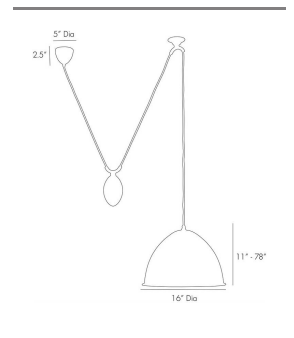

EGG DROP PENDANT

DD42621
 Bronze, Antique Brass
 H: 63.5 IN
 W: 32.5 IN
 D: 16 IN

This playfully named hi and low adjustable pendant is artfully weighted with a solid egg that allows you to hang the metal hooded light at any height. Finished in dull bronzes and antiqued brass tones, the Egg drop pendant also works high or low in terms of formality. So incredibly versatile, Barry suggests using it over a counter or in pairs over a long table, left and right of a bed or sofa, and as a task light over a desk or work table to conserve surface space. Just a great light!