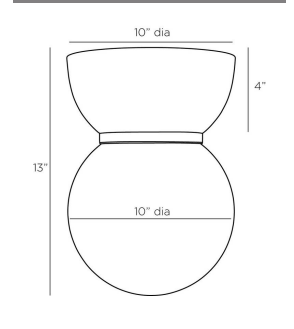

BRYN FLUSH MOUNT

DFC09  
Matte Swirl  
H: 13 IN  
Dia: 10.0 IN

Matte swirl glass lends a lively effect to our spherical flush mount. Anchored by a tapered mount with an English bronze steel band accent, it resembles an upside-down snow globe. Certified for damp locations and intended for interior use. Finish will vary.