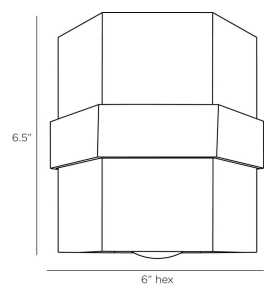

BRISTOL FLUSH MOUNT

DFC10
 Antique Brass
 H: 6.5 IN
 W: 6 IN
 D: 6 IN

A hexagonal form of iron plated in antique brass draws from the pleasing lines of classical architectural columns. For visual interest, this flush mount is encircled with a lightly textured band of English bronze finished iron to emphasize its shape. Certified for damp locations and intended for interior use. Finish will vary.