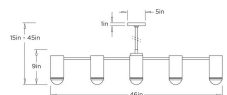

Our astronomy-influenced flush mount features a constellation of can lights centered by white alabaster. The frame of English bronze-plated chattered iron lends masculine energy to an entryway, hallway, or dressing room. Certified for damp locations and intended for interior use. Finish will vary.