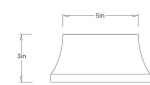

LOUISA FLUSH MOUNT

DFC21
 English Bronze
 H: 3 IN
 Dia: 6.5 IN

A modern blend of white onyx and English bronze-plated steel, the LED Louisa balances function with form. Designed to mount as either a wall sconce or a flush mount, its shade reveals subtle natural veining when illuminated, bringing depth and intrigue to any interior. Certified for damp locations and intended for interior use. Finish will vary.