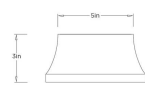

LOUISA FLUSH MOUNT

DFC24  
 Vintage Silver  
 H: 3 IN  
 Dia: 6.5 IN

DFC24 LOUISA FLUSH MOUNT

ARTERIO RS

A sleek and modern blend of white onyx and vintage silver-plated steel, this LED flush mount balances function with form. Designed as either a wall sconce or a flush mount, its shade reveals subtle natural veining when illuminated, bringing depth and intrigue to any interior. Certified for damp locations and intended for interior use. Finish will vary.