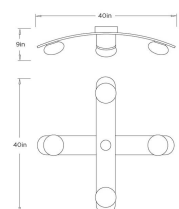

AXIA FLUSH MOUNT

DFC26

H: 9 IN

W: 40 IN

D: 40 IN

DFC26 AXIA FLUSH MOUNT

ARTERIOS

The Axia Flush Mount is designed with a focus on balanced form following function, resulting in a clean and purposeful aesthetic. Its frame is crafted from blackened iron, providing a bold, matte finish that grounds the fixture within a space. This understated silhouette offers a refined presence that seamlessly enhances living spaces.