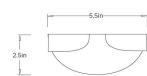

ELARA MINI FLUSH MOUNT

DFC31

H: 2.5 IN

Dia: 5.5 IN

Emulating the refined detail of a fine jewelry bezel, the Elara Mini Flush Mount reads as a luminous ornament for the ceiling. Its bronze frame introduces warm, textural contrast against the smooth, hand-carved white alabaster it gently cradles, creating a balance of structure and softness. Compact in scale yet rich in presence, it lends a tailored, artisanal elegance to hallways, bedrooms, and living spaces.