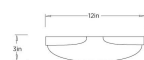

ELARA FLUSH MOUNT

DFC33

H: 3 IN

Dia: 12 IN

The Elara Flush Mount transforms the ceiling into a showcase for fine materials. An antique brass frame securely anchors a disc of hand-carved white alabaster, blending rhythmic texture with smooth, organic stone. This pairing offers soft, diffused radiance that brings a sense of quiet luxury to entryways, bedrooms, or hallways.