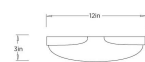

ELARA FLUSH MOUNT

DFC34

H: 3 IN

Dia: 12 IN

The Elara Flush Mount transforms the ceiling into a showcase for fine materials. A white bronze frame securely anchors a disc of hand-carved white alabaster, blending rhythmic texture with smooth, organic stone. This pairing offers soft, diffused radiance that brings a sense of quiet luxury to entryways, bedrooms, or hallways.