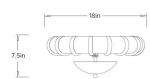

CAMELLA SMALL FLUSH MOUNT

DFC36

H: 7.5 IN

Dia: 18 IN

Composed in a layered, sunburst-inspired silhouette, the Camella Small Flush Mount showcases sculpted ivory ricestone composite shaped into softly rounded ridges. The form gently reflects light across its curved surface, while an English bronze bowl and finial introduce depth and contrast at the center. Sculptural yet refined, this flush mount offers a warm, dimensional glow with elevated presence.