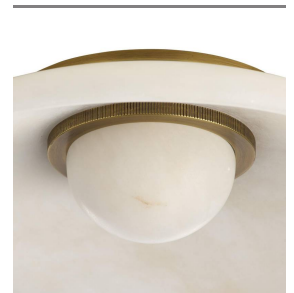

STELLA FLUSH MOUNT

DFC37

H: 3 IN

Dia: 12 IN

The Stella Flush Mount showcases a solid disc of white alabaster, highlighting the natural stone's veining and soft translucency. Its low-profile silhouette offers a clean, sculptural presence, bringing an understated sense of luxury to bathrooms, entryways, hallways, or bedrooms.