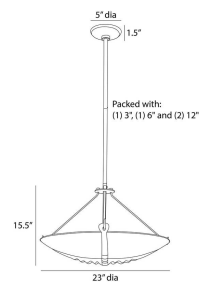

KARLSEN SEMI-FLUSH

DFI08
 Antique Brass, Frosted
 Glass
 H: 15.5 IN
 Dia: 23.0 IN

Skeletal structure informs a fixture of antique brass-plated iron. Each arm connects to suspend a frosted glass disc, providing a wash of light across the ceiling. The semi-flush fixture is suspended from an antique brass-plated iron pipe and holds a trio of candelabra bulbs. Certified for damp locations and intended for interior use. Finish will vary.