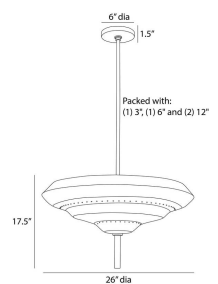

ISTANBUL SEMI-FLUSH

DFI09
 Antique Brass
 H: 17.5 IN
 Dia: 26.0 IN

Based on a ceremonial plate, the burnished form of Istanbul is pierced by a textured column of smoke-luster glass to add extra intrigue to its eye-catching design. Hand-formed of antique brass-plated iron, this exotic fixture is finished with pierced details to allow illumination to shine through. Certified for damp locations and intended for interior use. Finish will vary.