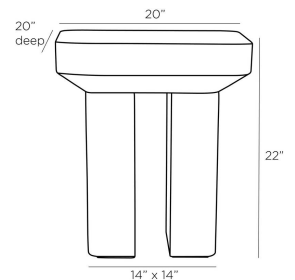

SPIAZZO ACCENT TABLE

DJ5017  
 Natural  
 H: 22 IN  
 W: 20 IN  
 D: 20 IN

The form of this natural concrete table is inspired by the work of Italian architect Carlos Scarpa. It is both strong and sensual and is would make fantastic sculptural nighstands next to a bed or end table between 2 chairs.