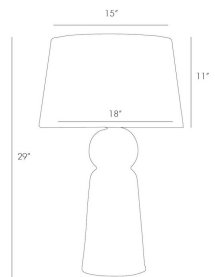

TASSEL TABLE LAMP

DK49938-757

Ivory, Silk Blend Yarn

H: 29 IN

Dia: 18.0 IN

Fringe is a fashion favorite, and Laura Kirar has taken it into the home. This ivory "Tassel" lamp has an ivory microfiber shade and is lined in ivory cotton. It also has a top diffuser. 3-way switch.