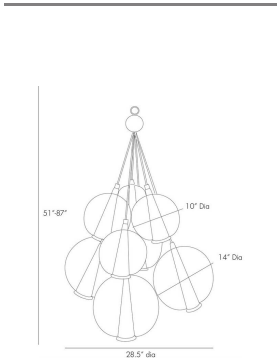

CAVIAR ADJUSTABLE LARGE CLUSTER

DK89902
Polished Nickel, Clear
Glass
H: 58 IN
Dia: 28.5 IN

This adjustable (58"- 87" tall) eight light cluster of the clear glass Caviar spheres is finished in polished nickel. Makes for a dramatic light sculpture over a table.