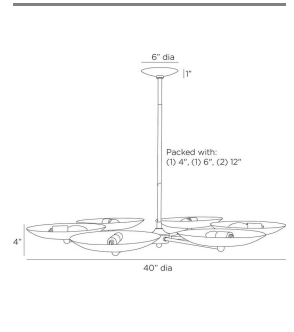

GRIFFITH CHANDELIER

DLC27
 Bone
 H: 11 IN
 Dia: 40.0 IN

Delicate in nature, the Griffith balances a subtle finish with an elegant English bronze-plated frame. A new twist on a classic, each shade is finished inside and out in a shade of bone steel, then tilted upwards to diffuse the light and deliver a warm, even glow.