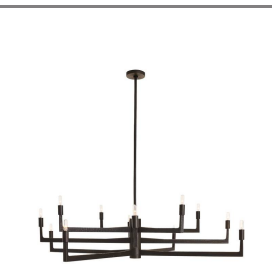

GRIFF LARGE CHANDELIER

DLC44
 Chattered English
 Bronze
 H: 19 IN
 Dia: 56.0 IN

Designed to be oversized, this chandelier's slender profile is composed of chattered iron, which has been finished in English bronze. A focal point for any modern setting, it is ideally sized for larger living spaces or bedrooms. Certified for damp locations and intended for interior use. Finish will vary.