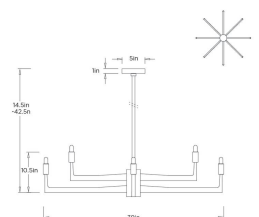

Exhibiting a sleek, modern profile rich in unexpected texture, the Griff Chandelier is crafted from iron in a deep English bronze finish. Its chattered, chiseled detailing lends a handcrafted character to the form, serving as a striking focal point for foyers, dining areas, or living spaces.