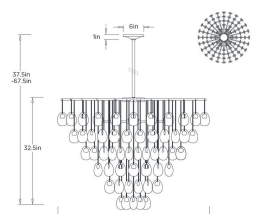

JACQUELINE LARGE CHANDELIER

DLC47  
 Antique Brass, Amber  
 Seedy Glass  
 H: 38 IN  
 Dia: 42 IN

Translating a cascading wind chime-inspired silhouette into a grand statement, the Jacqueline Large Chandelier features round amber seeded glass drops suspended from an armature of antique brass-plated steel. Each glass element hangs from a delicate chain, refracting light to create a dazzling, high-impact effect in larger spaces.

\*ADDITIONAL PIPE AVAILABLE  
 DLC47 JACQUELINE LARGE CHANDELIER ARTERIOS