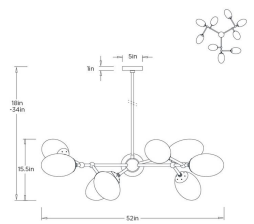

Composed of speckled glass pods in a glacier swirl finish, the Celeste Chandelier creates a sculptural constellation overhead. Each adjustable arm allows the chandelier to be positioned for balance and movement, while subtle tonal variations within the glass diffuse light into a soft, atmospheric glow. Organic yet modern, this adjustable chandelier brings artful dimension to living spaces or dining rooms.

DLC48

H: 18 IN

Dia: 52 IN