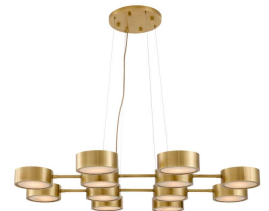

WRIGHT GRID CHANDELIER

DLC50

H: 40 IN

W: 50 IN

D: 48 IN

Dia: 50 IN

Reinterpreting Mid-Century geometry through a modern lens; the Wright Grid Chandelier features a structured arrangement of antique brass-finished iron punctuated by white onyx diffusers. The balanced grid composition and stacked circular forms create depth and rhythm, while the warm metal finish lends a soft, ambient glow. Architectural yet refined, this chandelier makes a bold statement over dining tables or in living spaces.

DLC50 WRIGHT GRID CHANDELIER

ARTERIOS