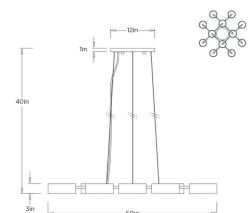

WRIGHT GRID CHANDELIER

DLC50

H: 40 IN

W: 50 IN

D: 48 IN

Dia: 50 IN

Reinterpreting Mid-Century geometry through a modern lens; the Wright Grid Chandelier features a structured arrangement of antique brass-finished iron punctuated by white onyx diffusers. The balanced grid composition and stacked circular forms create depth and rhythm, while the warm metal finish lends a soft, ambient glow. Architectural yet refined, this chandelier makes a bold statement over dining tables or in living spaces.