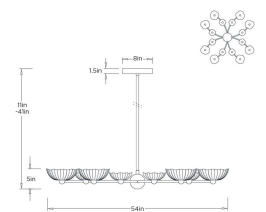

Inspired by organic floral forms, the Fleurana Chandelier is crafted from frosted, seeded cast glass. Its petal-like elements capture and scatter light, creating a graceful botanical focal point for living spaces, dining rooms, or entryways.