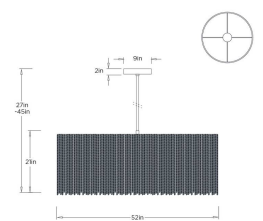

BENNET LARGE CHANDELIER

DLC52
 Antique Brass
 H: 27 IN
 Dia: 52 IN

Cascading a waterfall of antique brass iron chains around an integrated LED ring, the Bennet Large Chandelier plays with shadow and illumination. Elegance personified, this contemporary fixture adds a touch of drama to living spaces, dining rooms, or entryways.

*ADDITIONAL PIPE AVAILABLE
 DLC52 BENNET LARGE CHANDELIER ARTERIOS