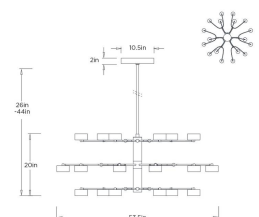

Evoking the clarity and geometry of ice, the Glacielle Chandelier unfolds in tiered, angular arms finished in warm metal. Each extension is crowned with clear cast glass blocks that catch and refract light like frozen prisms. The layered composition creates a sense of crystalline depth and crisp elegance, forming a striking, luminous centerpiece for dining rooms or living spaces.

DLC54

H: 26 IN

Dia: 54 IN