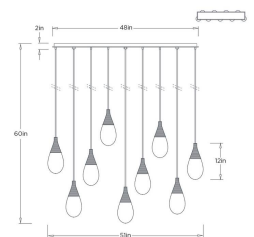

Simulating meteors floating through space, the Giselle Linear Multi-Port Chandelier features nine handblown fixtures of smoke luster glass. Suspended from an antique brass iron canopy, this celestial design disperses light across the room with a dramatic and ethereal effect. For added versatility, the height of each piece is adjustable at the canopy by the cord.

DLC56

H: 60 IN

W: 51 IN

D: 11 IN