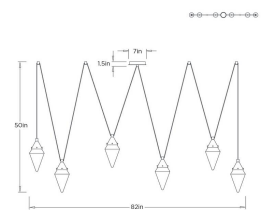

## BERKLEY MULTI-DROP CHANDELIER

DLC60

H: 50 IN

W: 82 IN

D: 7 IN

Composed of six solid crystal diffusers suspended in an alternating diamond and oval arrangement, the Berkley Multi-Drop Chandelier creates a striking study in extension and balance. Each faceted crystal captures and refracts concealed LED light, delivering a crisp, luminous glow with cool sophistication. Finished in antique brass, this multi-drop chandelier brings modern geometry and sculptural clarity to contemporary interiors. While the crystal positions are fixed and cord lengths are not adjustable, the ceiling mounts can be repositioned to customize the fixture's overall width and height.

DLC60 BERKLEY MULTI-DROP CHANDELIER

ARTERIOS