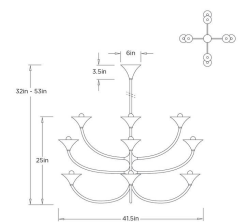

LARKIN CHANDELIER

DLI09  
 Black Gesso  
 H: 32 IN  
 Dia: 41.5 IN

Like a biomorphic sculpture, this fixture boasts twelve black gesso iron arms to radiate light into every corner. Reminiscent of a mobile, the spiny frame hangs from a canopy, allowing this fixture to become a focal point when hung in a spacious living area or entryway. Certified for damp locations and intended for interior use. Finish will vary.

\*ADDITIONAL PIPE AVAILABLE  
 DLI09 LARKIN CHANDELIER ARTERIOS