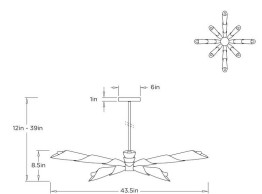

MORGAN FLUSH MOUNT

DL113
 Vintage Brass
 H: 12 IN
 Dia: 43.5 IN

This angular design echoes the slender, tapered form of the cerith shell. Each elongated shade is crafted from multiple vintage brass components that telescope from a brass-mounted pipe, casting light in a dramatic, all-directional display. Certified for damp locations and intended for interior use. Finish will vary.

*ADDITIONAL PIPE AVAILABLE
 BL18 MORGAN FLUSH MOUNT