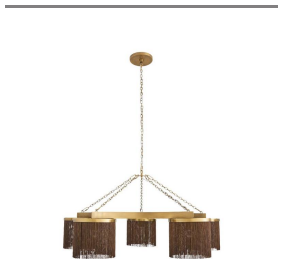

DL114
Vintage Brass
H: 27 IN
Dia: 46.0 IN