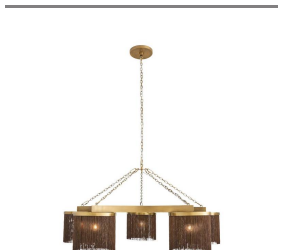

DL114
Vintage Brass
H: 27 IN
Dia: 46.0 IN