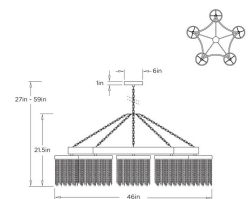

A glamorous nod to Art Deco style, our oversized chandelier features five individual shades with cascading rows of delicate vintage brass chains, giving it a delicate tassel effect. Certified for damp locations and intended for interior use. Finish will vary.