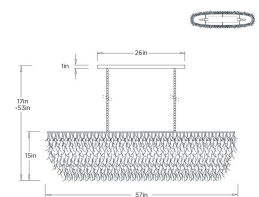

Evoking the beauty of nature, the Cabo Linear Chandelier features ivory coconut shells arranged in an organic, layered pattern. Its extended silhouette emphasizes texture and depth, while the shells emit a soft, warm glow.

DLS17

H: 17 IN

W: 57 IN

D: 15 IN