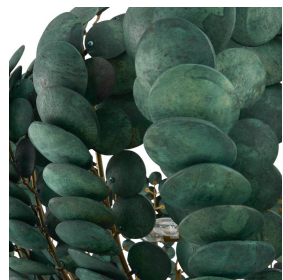

BILAL ROUND CHANDELIER

DLS18  
 Eucalyptus Coconut  
 Shell  
 H: 28.5 IN  
 Dia: 52 IN

Capturing the lush allure of tropical foliage on a grand scale, the Bilal Round Chandelier features coconut shell discs in a rich eucalyptus stained hue. Suspended from antique brass iron chains, its expansive silhouette provides a textural vision of illumination inspired by the organic forms of succulent plants.

\*ADDITIONAL CHAIN AVAILABLE  
 DLS18 BILAL ROUND CHANDELIER ARTERIOS