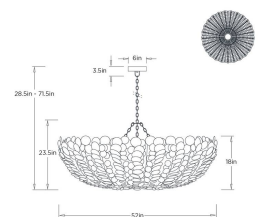

BILAL ROUND CHANDELIER

DLS18  
 Eucalyptus Coconut  
 Shell  
 H: 28.5 IN  
 Dia: 52 IN

Capturing the lush allure of tropical foliage on a grand scale, the Bilal Round Chandelier features coconut shell discs in a rich eucalyptus stained hue. Suspended from antique brass iron chains, its expansive silhouette provides a textural vision of illumination inspired by the organic forms of succulent plants.

\*ADDITIONAL CHAIN AVAILABLE  
 DLS18 BILAL ROUND CHANDELIER ARTERIOS