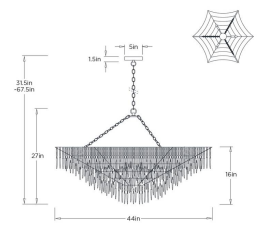

Evoking the rhythmic movement of a fringed skirt, the Josephine Large Chandelier weaves mother-of-pearl, wooden beads, and coconut shells into a layered cascade of texture and light. When illuminated, these natural elements catch and diffuse a soft glow, creating a sense of motion and visual radiance that animates the room. Suspended from antique brass-plated iron chains, this fixture brings a warm, sculptural presence to living spaces, bedrooms, or entryways—and can also be installed as a semi-flush mount for a tailored overhead statement.