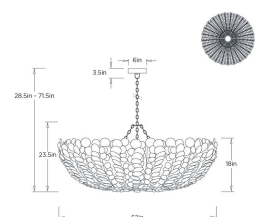

BILAL ROUND CHANDELIER

DLS20
 Eucalyptus Coconut
 Shell
 H: 28.5 IN
 Dia: 52 IN

Inspired by the layered forms of succulent plants, the Bilal Round Chandelier offers a grand, textural vision of tropical beauty. Coconut shell discs in a serene ivory create an airy silhouette suspended from an antique brass iron frame. This expansive design blends artisanal craftsmanship with natural materials, casting a warm, patterned glow that elevates grand entryways or dining rooms.

*ADDITIONAL CHAIN AVAILABLE
 DLS20 - BILAL ROUND CHANDELIER