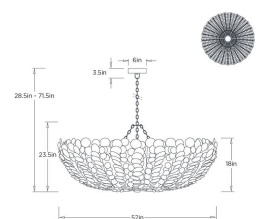

BILAL ROUND CHANDELIER

DLS20  
 Eucalyptus Coconut  
 Shell  
 H: 28.5 IN  
 Dia: 52 IN

Inspired by the layered forms of succulent plants, the Bilal Round Chandelier offers a grand, textural vision of tropical beauty. Coconut shell discs in a serene ivory create an airy silhouette suspended from an antique brass iron frame. This expansive design blends artisanal craftsmanship with natural materials, casting a warm, patterned glow that elevates grand entryways or dining rooms.

\*ADDITIONAL CHAIN AVAILABLE  
 DLS20 BILAL ROUND CHANDELIER ARTERIOS